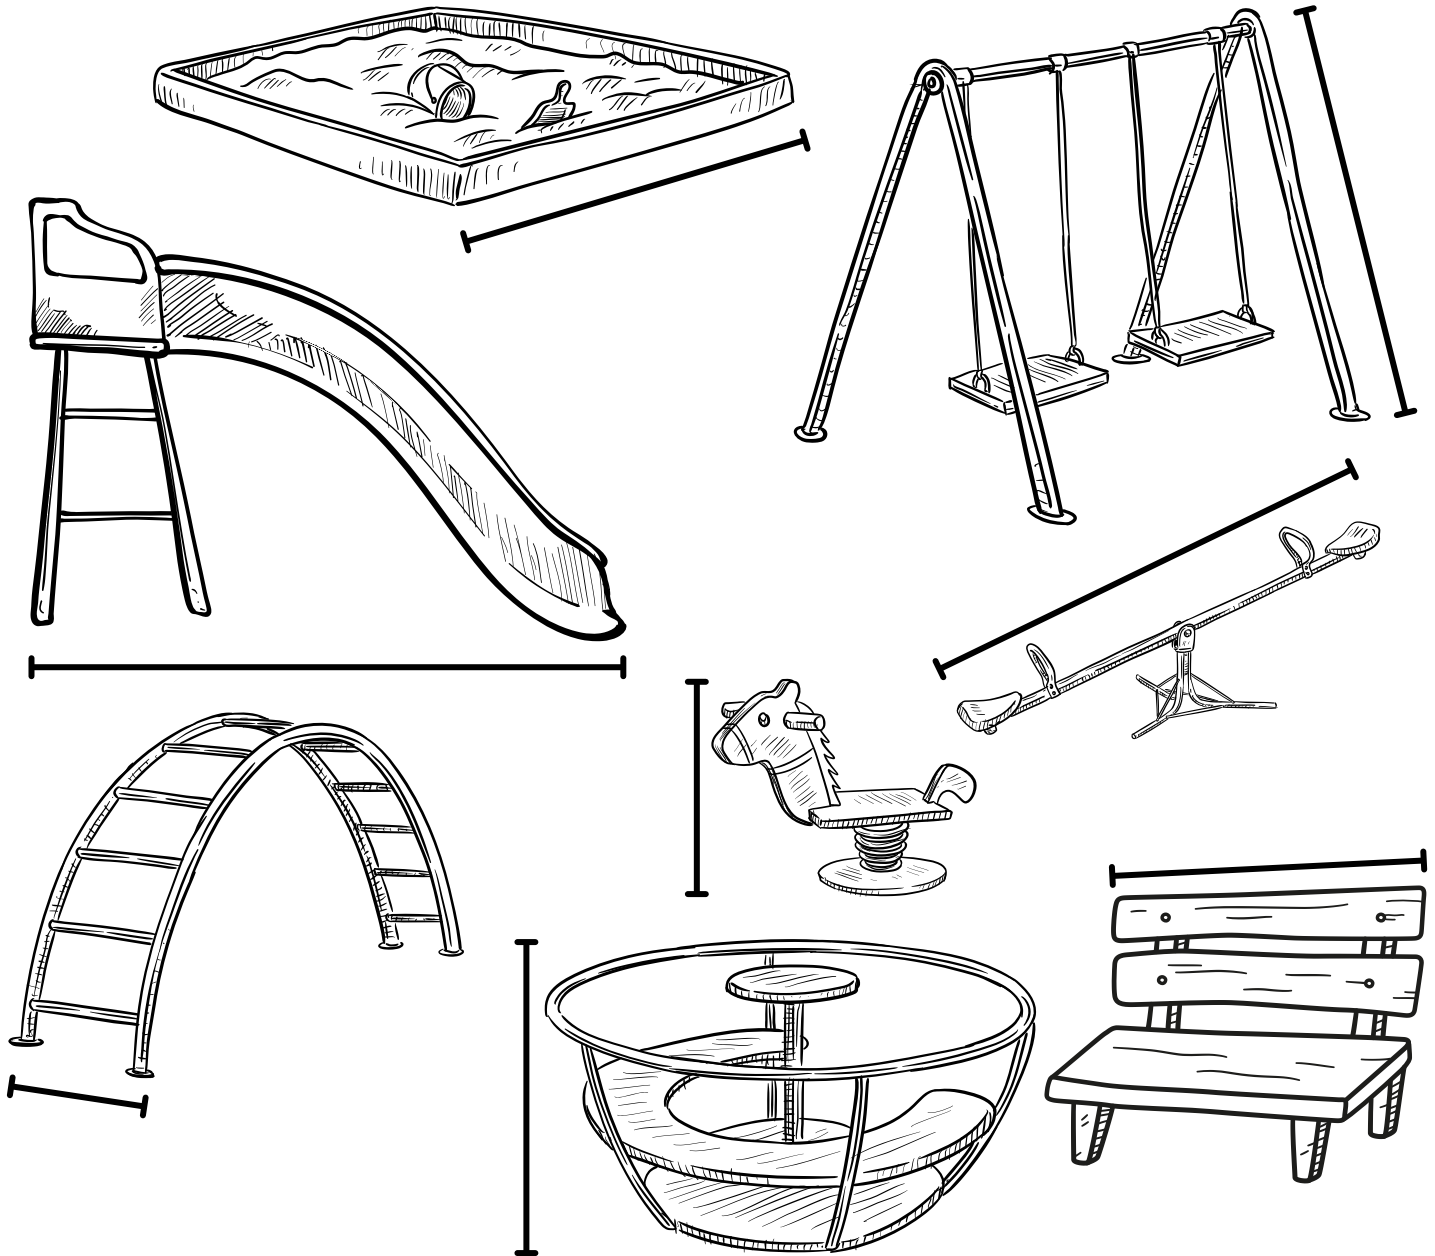

PLAY GROUND COMPARISONS

DIRECTION:

Use a ruler to measure all the items in cm.

ITEMS	CM	ITEMS	CM
SLIDE		SWING	
SEASAW		MONKEY BAR	
BENCH		ROUNABOUT	
SANDBOX		ROCKING HORSE	